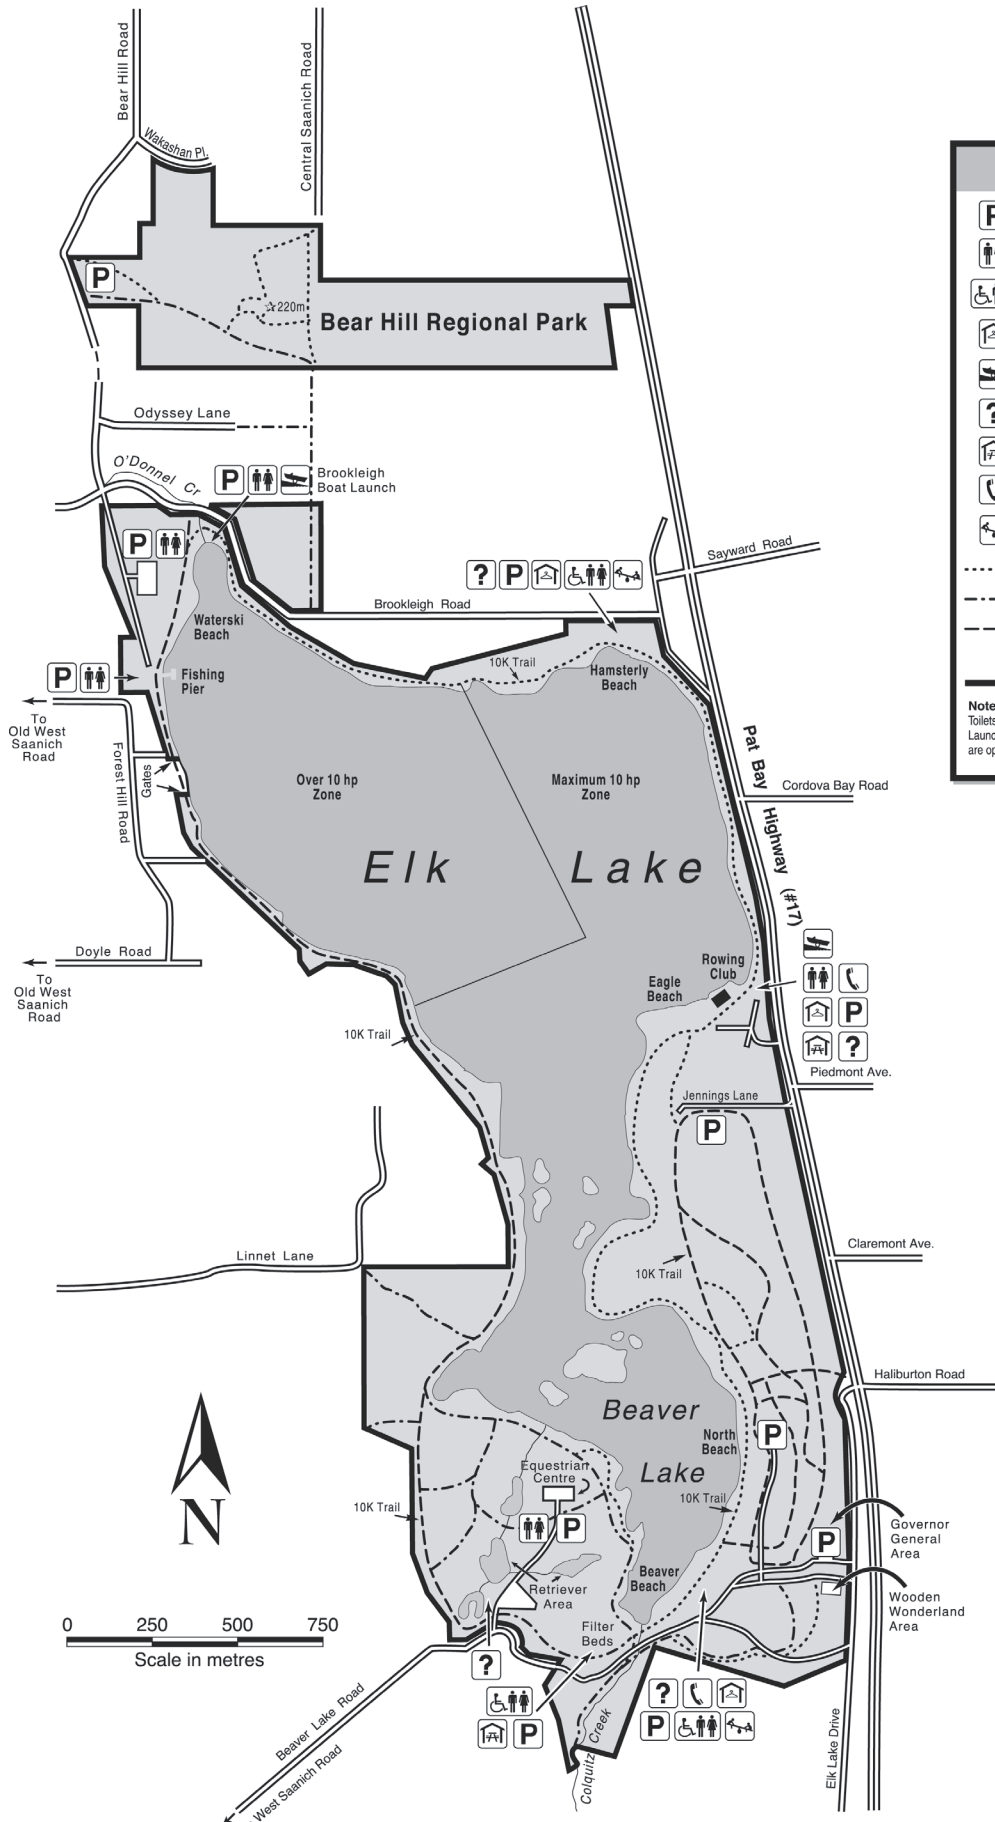

Elk/Beaver Lake Regional Park

LEGEND

- Parking
- Toilets
- Toilets (Wheelchair Access)
- Changehouse (Summer Only)
- Boat Launch
- Information Kiosk
- Group Picnic Shelter
- Emergency Telephone
- Playground
- Hiking Trail
- Hiking/Bridle Trail
- Hiking/Bridle/Cycling Trail
- Park Boundary

Note:
Toilets at Waterski Beach, Brookleigh Boat Launch, Filter Beds and Equestrian Centre are open all year.